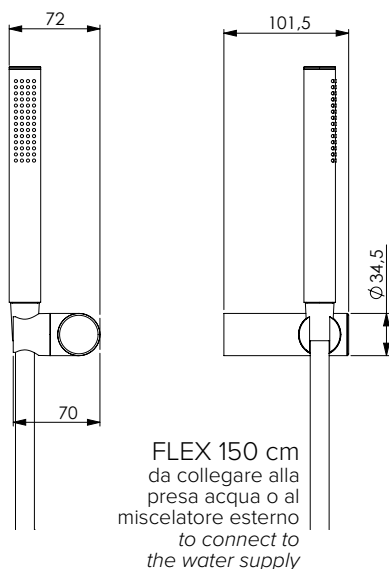

RAIN QUADRO

13704 | 17292

Kit vasca in ABS cromato con doccia Lilo, supporto Stich 1, flessibile 150 cm D/A

ABS chromed bathtub kit with Lilo handshower, Stich 1 bracket and 150 cm double-lock flexible hose

طقم بانينو من ABS مطلية بالكروم ودش Lilo، موديل الحامل Stich 1، خرطوم مرن 150 سنتم D/A

Набор для ванны из хромированного АБС-пластика с душевой лейкой Lilo, supporto Stich 1, двухзагибный душевой шланг 150 см

TREND TONDO

13717 | 17293

Kit vasca in ABS cromato con doccia Atena, supporto Stilo, flessibile Satilux 150 cm

ABS chromed bathtub kit with Atena handshower, Stilo bracket and 150 cm Satilux flexible hose

طقم بانينو من ABS مطلية بالكروم ودش Atena، موديل الحامل Stilo، خرطوم مرن 150 سنتم Satilux

Набор для ванны из хромированного АБС-пластика с душевой лейкой Atena, опора Stilo, душевой шланг Satilux 150 см

Anche disponibile in

Also available / متوفر أيضا /

Также имеется в наличии