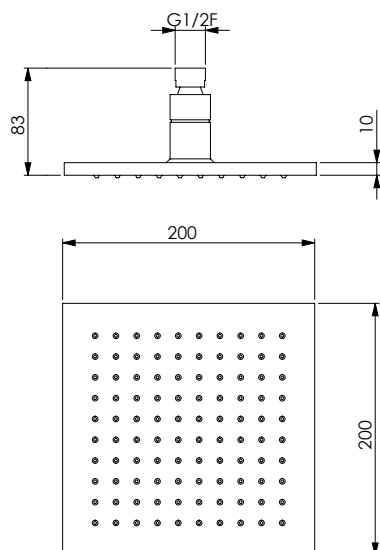

XENON 200QC

13941 | 11792

Soffione in ottone cromato quadro 200x200x10 mm, 100 fori, cromoterapia ciclico, anticalcare, ispezionabile

Sqaure chromed brass headshower 200X200x10 mm, 100 holes, cyclic colortherapy, inspectable, with easy-clean

رأس دش من النحاس الاصفر مطلية بالكروم مربعة 200x200x10 ملليمتر، 100 خرم، مع منظومة علاج بالألوان دورية، مضادة للجير وقابلة للفحص

Квадратная душевая лейка из хромированной латуни 200x200x10 мм, 100 отверстий, циклическая хромотерапия, с покрытием для предотвращения отложения известкового налета, доступна для обслуживания