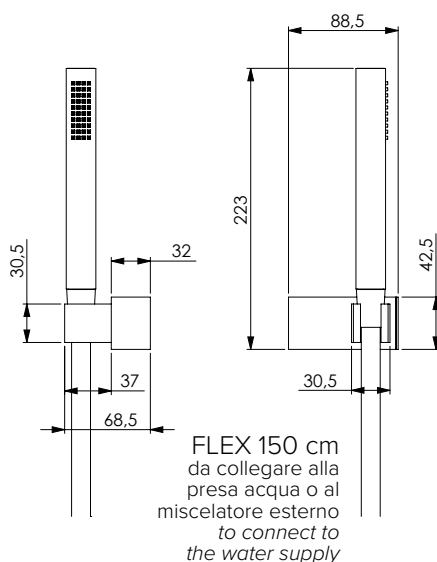

TREND QUADRO

13718 | 17294

Kit vasca in ABS cromato con doccia Leo, supporto Stich 1, flessibile Satilux 150 cm

Chromed bathtub kit with Leo handshower, Stich1 bracket and 150 cm Satilux flexible hose

طقم بانينو من ABS مطلية بالكروم ودش Leo، موديل الحامل Stich 1، خرطوم مرن 150 سنتم Satilux

Набор для ванны из хромированного АБС-пластика с душевой лейкой Leo, опора Stich 1, душевой шланг 150 см

Anche disponibile in

Also available / متوفر أيضا /

Также имеется в наличии