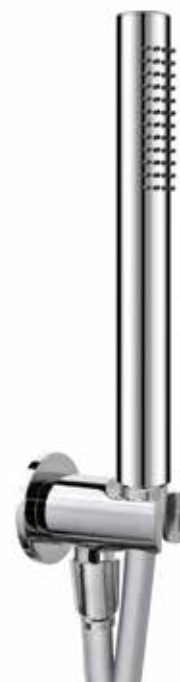

ELEGANCE TONDO

13715 | 17286

Kit vasca in ottone cromato con doccia Planet, presa acqua Lindos con supporto, flessibile anti-torsione Satilux 150 cm

Chromed brass bathtub kit with Planet handshower, Lindos water supply with bracket and 150 cm Satilux flexible hose antitwist

طقم بانيو من النحاس الاصفر مطلي بالكروم ودش Planet، موديل مدخل الماء Lindos مع حامل، خرطوم مرن مضاد للتفاف Satilux طوله 150 سنتم

Набор для ванны из хромированной латуни с душевой лейкой Planet, подключение к водопроводу Lindos с опорой, нескручивающийся душевой шланг Satilux 150 см