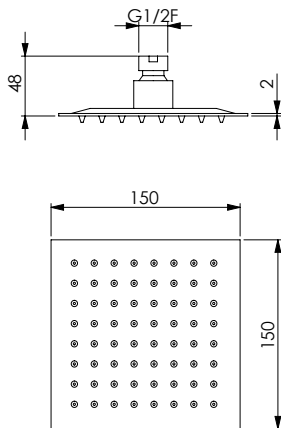

RELAX 150Q

13930 | 11716

Soffione in inox super-mirror quadro 150x150x2 mm, 64 fori, anticalcare, non ispezionabile

Square stainless steel super-mirror headshower 150x150x2 mm, 64 holes, not inspectable, with easy-clean

رأس دش من الصلب المضاد للصدأ مطلية بالكروم مربعة 150x150x2 ملليمتر، 64 خرم، مضادة للجير وغير قابلة للفحص

Квадратная душевая лейка из хромированной нержавеющей стали 150x150x2 мм, 64 отверстий, с покрытием для предотвращения отложения известкового налета, недоступна для обслуживания

RELAX 3020

13994 | 11750

Soffione in inox super-mirror rettangolare 300x200x2 mm, 160 fori, anticalcare, non ispezionabile

Rectangular stainless steel super-mirror headshower 300x200x2 mm, 160 holes, not inspectable, with easy-clean

رأس دش من الصلب المضاد للصدأ مطلية بالكروم مستطيل 300x200x2 ملليمتر، 160 خرم، مضادة للجير وغير قابلة للفحص

Прямоугольная душевая лейка из хромированной нержавеющей стали 300x200x2 мм, 160 отверстий, с покрытием для предотвращения отложения известкового налета, недоступна для обслуживания