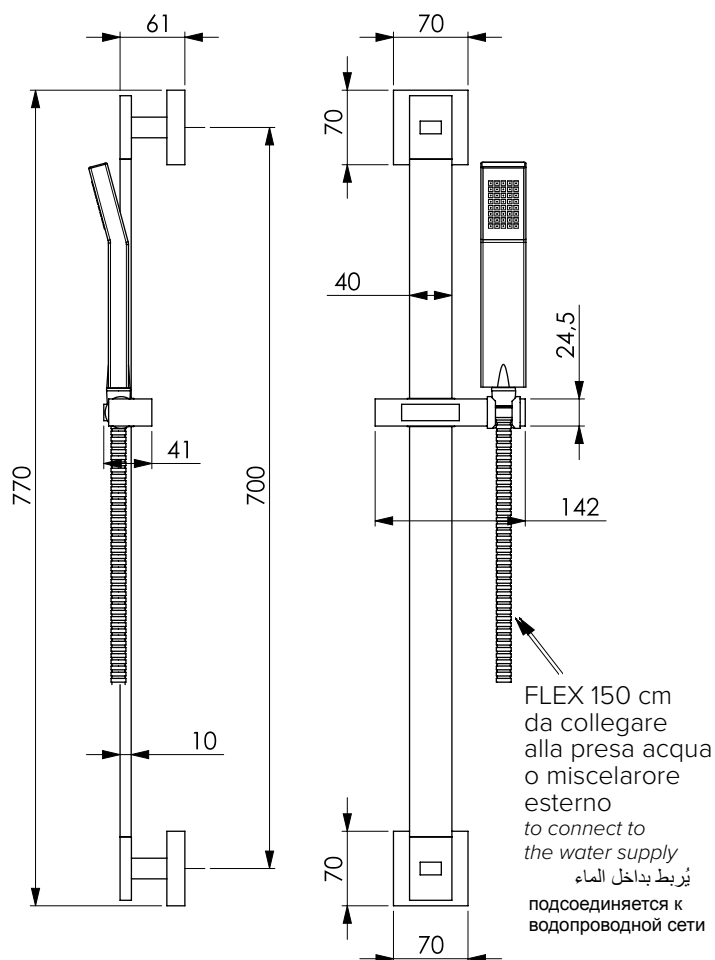

SLIM

14276 | 17015

Set saliscendi doccia composto da asta 115 ottone cromato 40x10 mm, laterali e scorrevole in ABS cromato, doccia Ambra in ABS cromato con anticalcare 1 getto e flessibile 150 cm doppia aggraffatura. Fissaggio a 1 vite per ogni laterale

Shower set with sliding rail 115 chromed brass 40x10 mm, side brackets and central slider chromed ABS, chromed ABS Ambra handshower 1 jet with easy-clean and flexible hose 150 cm double lock. 1 fixing screw for each side bracket

إن مجموعة ضبط ارتفاع الدش مكونة من قضيب صلب 115 مضاد للصدأ مطلي كروم 10x40 ملليمتر والجوانب والمنزلة من النحاس الاصفر مطلي بالكروم ودش Ambra من ABS مطلي بالكروم ومضاد للجير تدفق مرن 150 سنتمتر مع عقس مزدوج. التثبيت من خلال مسمارين لكل جنب.

Душевая система: штанга 115 из хромированной латуни 40x10 мм, боковины и держатель из хромированного АБС-пластика, душ Ambra из хромированного АБС-пластика с покрытием для предотвращения отложения известкового налета на 1 струю и двухзагибный душевой шланг 150 см. Крепление с 1 винтом для каждой боковины