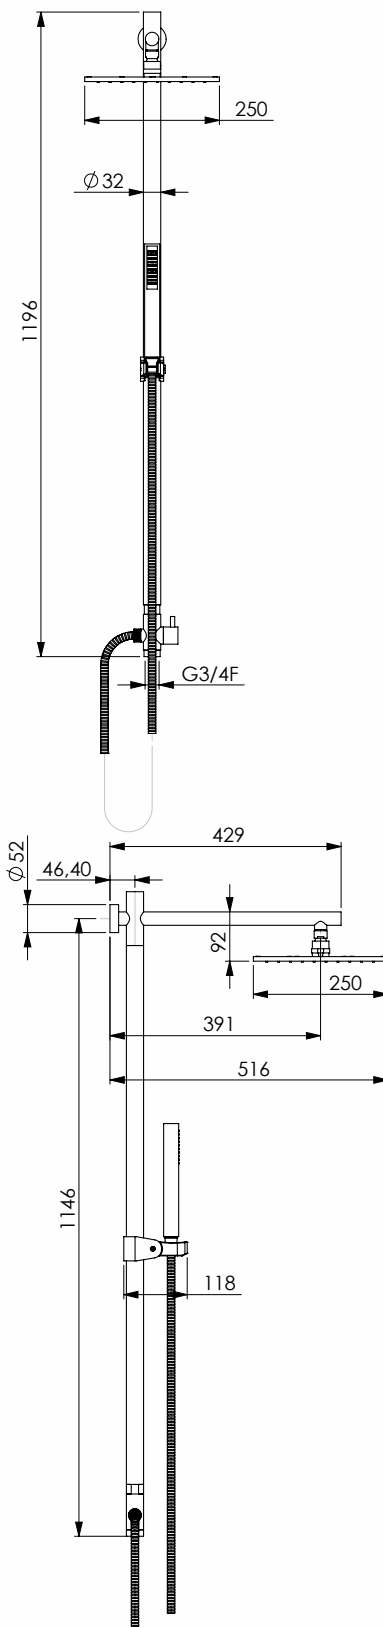

TRENTA CARATI QUADRA

A 13038

Set colonna Trenta Carati Quadra in ottone cromato Ø 32 mm, soffione Saturno 25Q in ottone cromato Ø 250x250x8 mm, doccia Lilo in ABS cromato anticalcare 1 getto e flessibile antitorsione 150 cm monofilo, completo di deviatore

Chromed brass Trenta carati Square column set round Ø 32 mm, chromed brass Saturno 25Q headshower Ø 250x8 mm, chromed ABS Link handshower 1 jet with easy-clean and 150 cm monofilo flexible hose antitwist, with diverter

مجموعة دوش عمود Trenta Carati Quadra من النحاس الأصفر مطلي بالكروم قطر 32 ملليمتر، رأس الدوش Saturno 25Q من النحاس الأصفر مطلي بالكروم قطر 250x250x8 ملليمتر، دوش Lilo من ABS مطلي بالكروم مضاد للجير، حامل، تدفق واحد وخرطوم مرن مضاد للتفاف Satilux طوله 150 سنتم وشامل صمام تحويل

Комплект с настенным душем Trenta Carati Quadra из хромированной латуни диам. 32 мм, душевая лейка Saturno 25Q из хромированной латуни диам. 250x250x8 мм, душ Lilo из хромированного АБС-пластика с покрытием для предотвращения отложения известкового налета на 1 струю, и нескручивающийся душевой шланг 150 см одинарный, в комплекте с дивертором