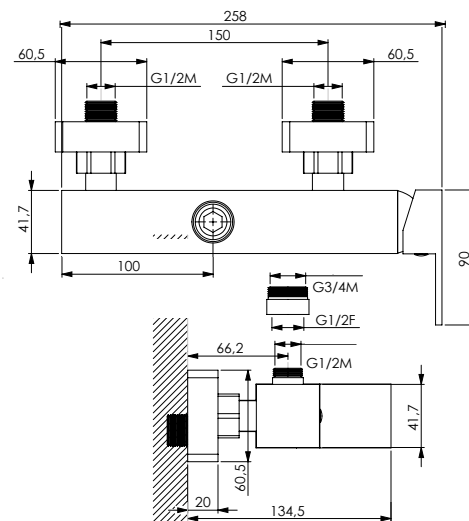

ESTERNO QUADRO 1/2M SUPERIORE

15296

Miscelatore meccanico monocomando esterno doccia quadro con uscita 1/2M superiore, completo di riduzione da 1/2" a 3/4". (Cartuccia art. 210/35)

Square external shower mixer with 1/2M upper outlet, reduction from 1/2" to 3/4" included. (Cartridge art. 210/35)

خلط دُش ميكانيكي أحادي الذراع خارجي مربع الشكل بمخرج 1/2M علوي مزود بنظام لخفض التدفق من 1/2" إلى 3/4" (خرطوشة المنتج رقم 210/35)

Однорычажный механический смеситель для наружного монтажа, для квадратной душевой лейки с верхним отводом 1/2M, в комплекте с переходником с 1/2" на 3/4". (Картридж арт. 210/35)