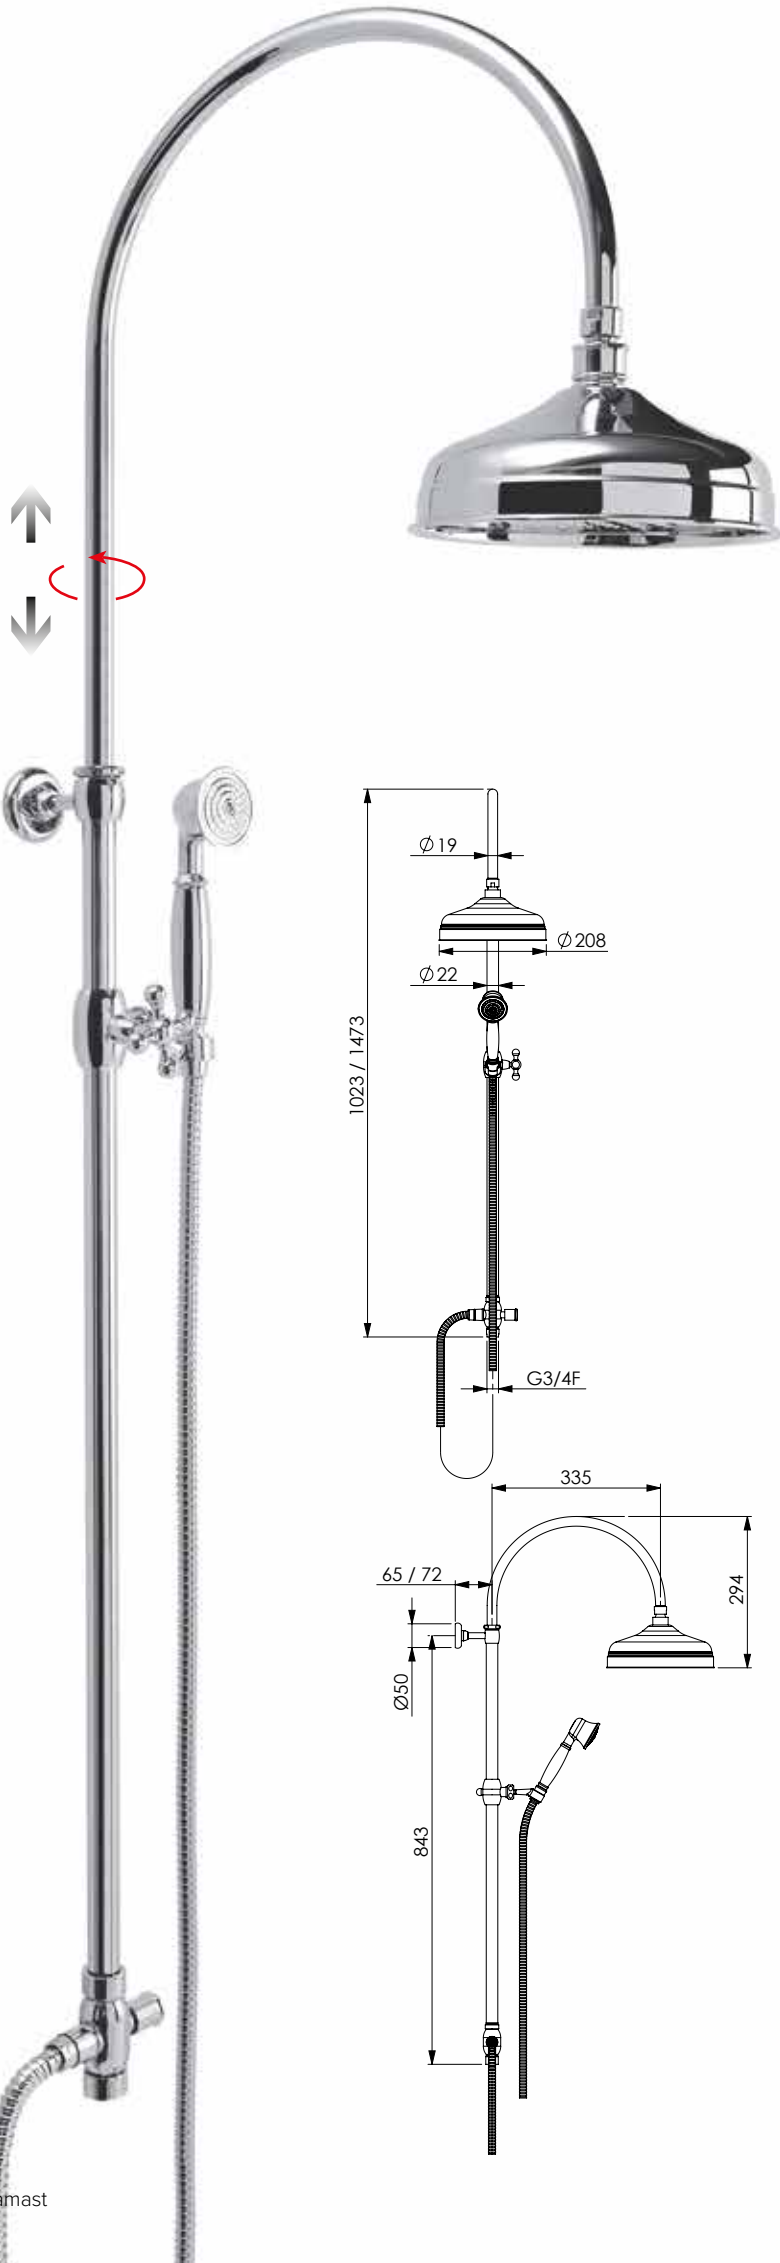

ANTICA

A 12766

Set colonna tonda composto da asta 335 telescopica e girevole in ottone cromato Ø 22 mm, soffione Antico 200 in ottone cromato Ø 208 mm, doccia Antica in ottone cromato 1 getto e flessibile 150 cm doppia aggraffatura, completo di deviatore

Chromed brass column set with telescopic and rotating round rail 335 Ø 22 mm, chromed brass Antico 200 headshower Ø 208x16 mm, chromed brass Antica handshower 1 jet and flexible hose 150 cm double lock, diverter included

مجموعة دش عمود دائرية مكونة من قضيب 335 تلسكوبي قابل للدوران من النحاس الأصفر مطلي بالكروم قطر 22 ملمتر، رأس الدش Antico 200 من النحاس الأصفر مطلي بالكروم قطر 208 ملمتر، دش Antica من النحاس الأصفر مطلي بالكروم، تدفق واحد وخرطوم مرن 150 سنتم، عقص مزدوج وشامل صمام تحويل

Комплект с настенным душем с круглой душевой лейкой: телескопическая поворотная штанга 335 из хромированной латуни диам. 22 мм, душевая лейка Antico 200 из хромированной латуни диам. 208 мм, душ Antica из хромированной латуни на 1 струю и двухзагибный душевой шланг 150 см в комплекте с дивертором