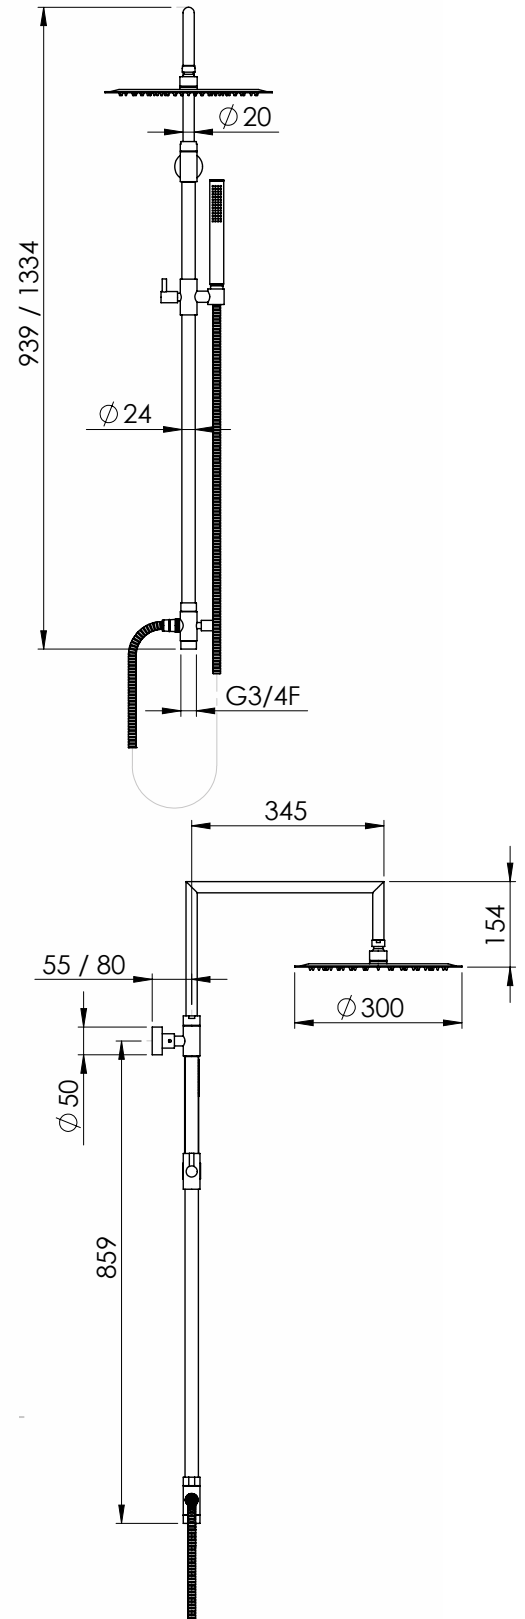

LAGOM T

B 12911

LAGOM T

C 12912

LAGOM T

E 16289