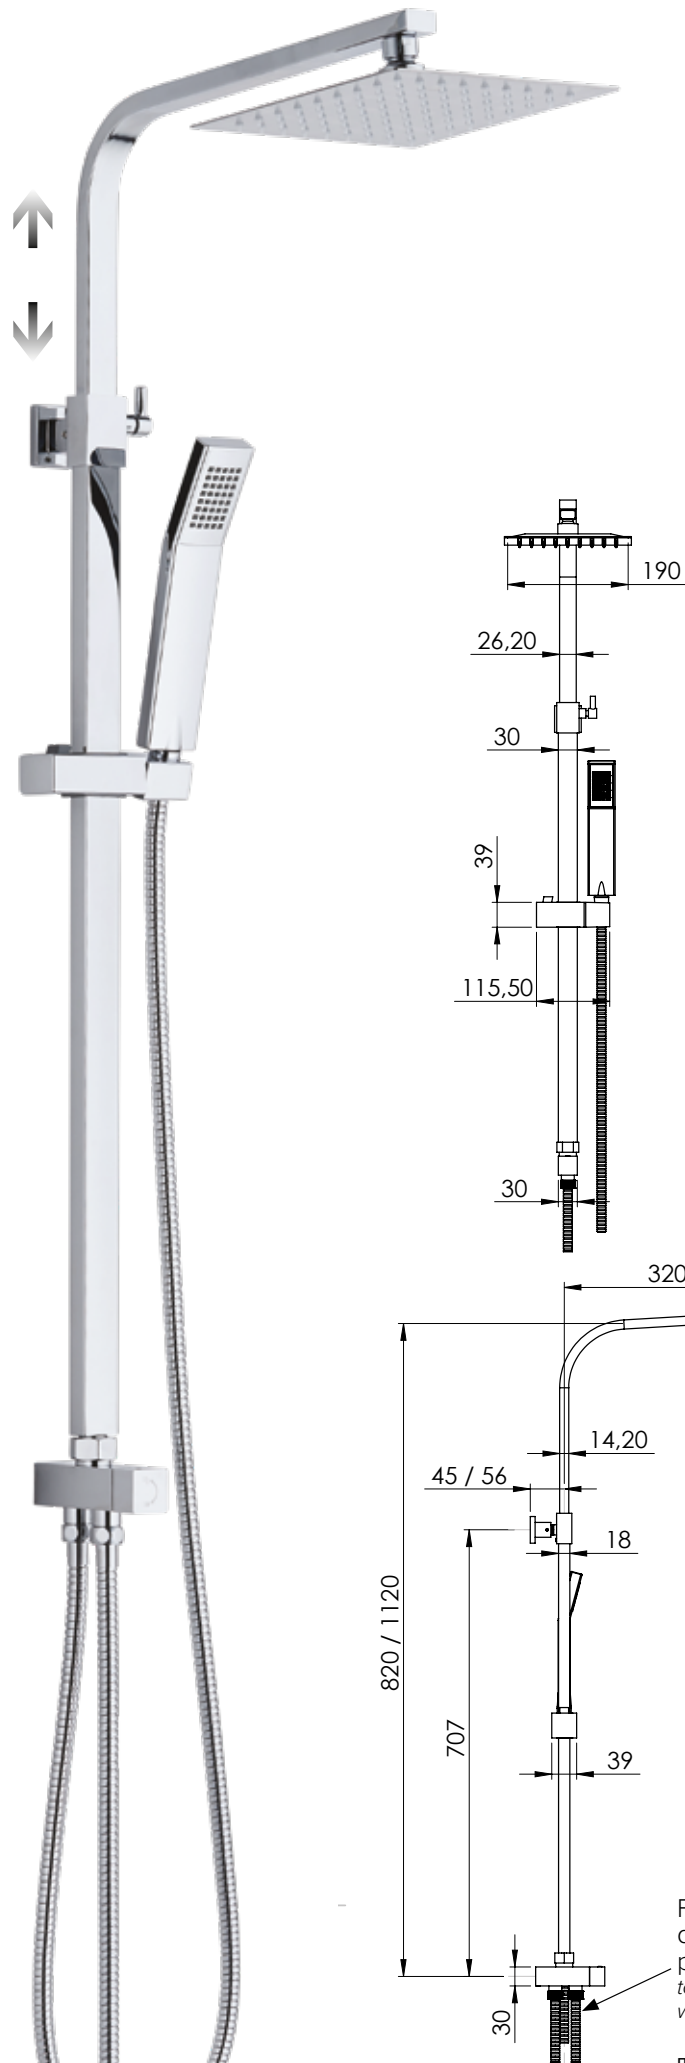

MARILÙ 2.0

C 17090 | 16933

Set colonna con asta in inox cromato $\square$ 25x15 mm telescopica, scorrevole in ABS e supporto con deviatore incorporato, doccia Ambra, soffione quadro 20x20 cm in acciaio inox, flessibile 150 cm doppia aggraffatura e flessibile da 60 cm di raccordo.

Chromed inox column set with with telescopic square rail, 25x15 section ABS chromed slider and wall bracket with diverter included, Ambra handshower, 20x20 mm square chromed inox showerhead, flexible hose 150 cm double-lock and flexible hose 60 cm as connection

طقم دُش مكوّن من قضيب مفصلي غير قابل للصدأ inox مطلي بالكروم $\square$ 25x15 ملم وحلقة انزلاق لضبط الارتفاع مصنوعة من الاكريلونتريل بوتادين ستايرين "ABS" وحامل بصمام تحويل مدمج ويد دُش Ambra ورأس دُش مربعة 20x20 سم مصنوعة من الفولاذ غير القابل للصدأ inox وخرطوم مرن طوله 150 سم بنظام توصيل وبرشمة مزدوجة وخرطوم مرن طوله 60 سم للتوصيل.

Комплект с настенным душем с хромированной телескопической штангой $\square$ 25x15 мм, держатель из АБС-пластика ABS и опора со встроенным дивертором, душ Ambra, квадратная душевая лейка 20x20 см из нержавеющей стали, гибкий шланг 150 см двухзагибный, соединительный шланг 60 см.

MARILÙ 2.0

C2 17091

FLEX 150 cm
da collegare alla
presa acqua
to connect to the
water supply

يُربط بداخل الماء
подсоединяется к
водопроводной сети