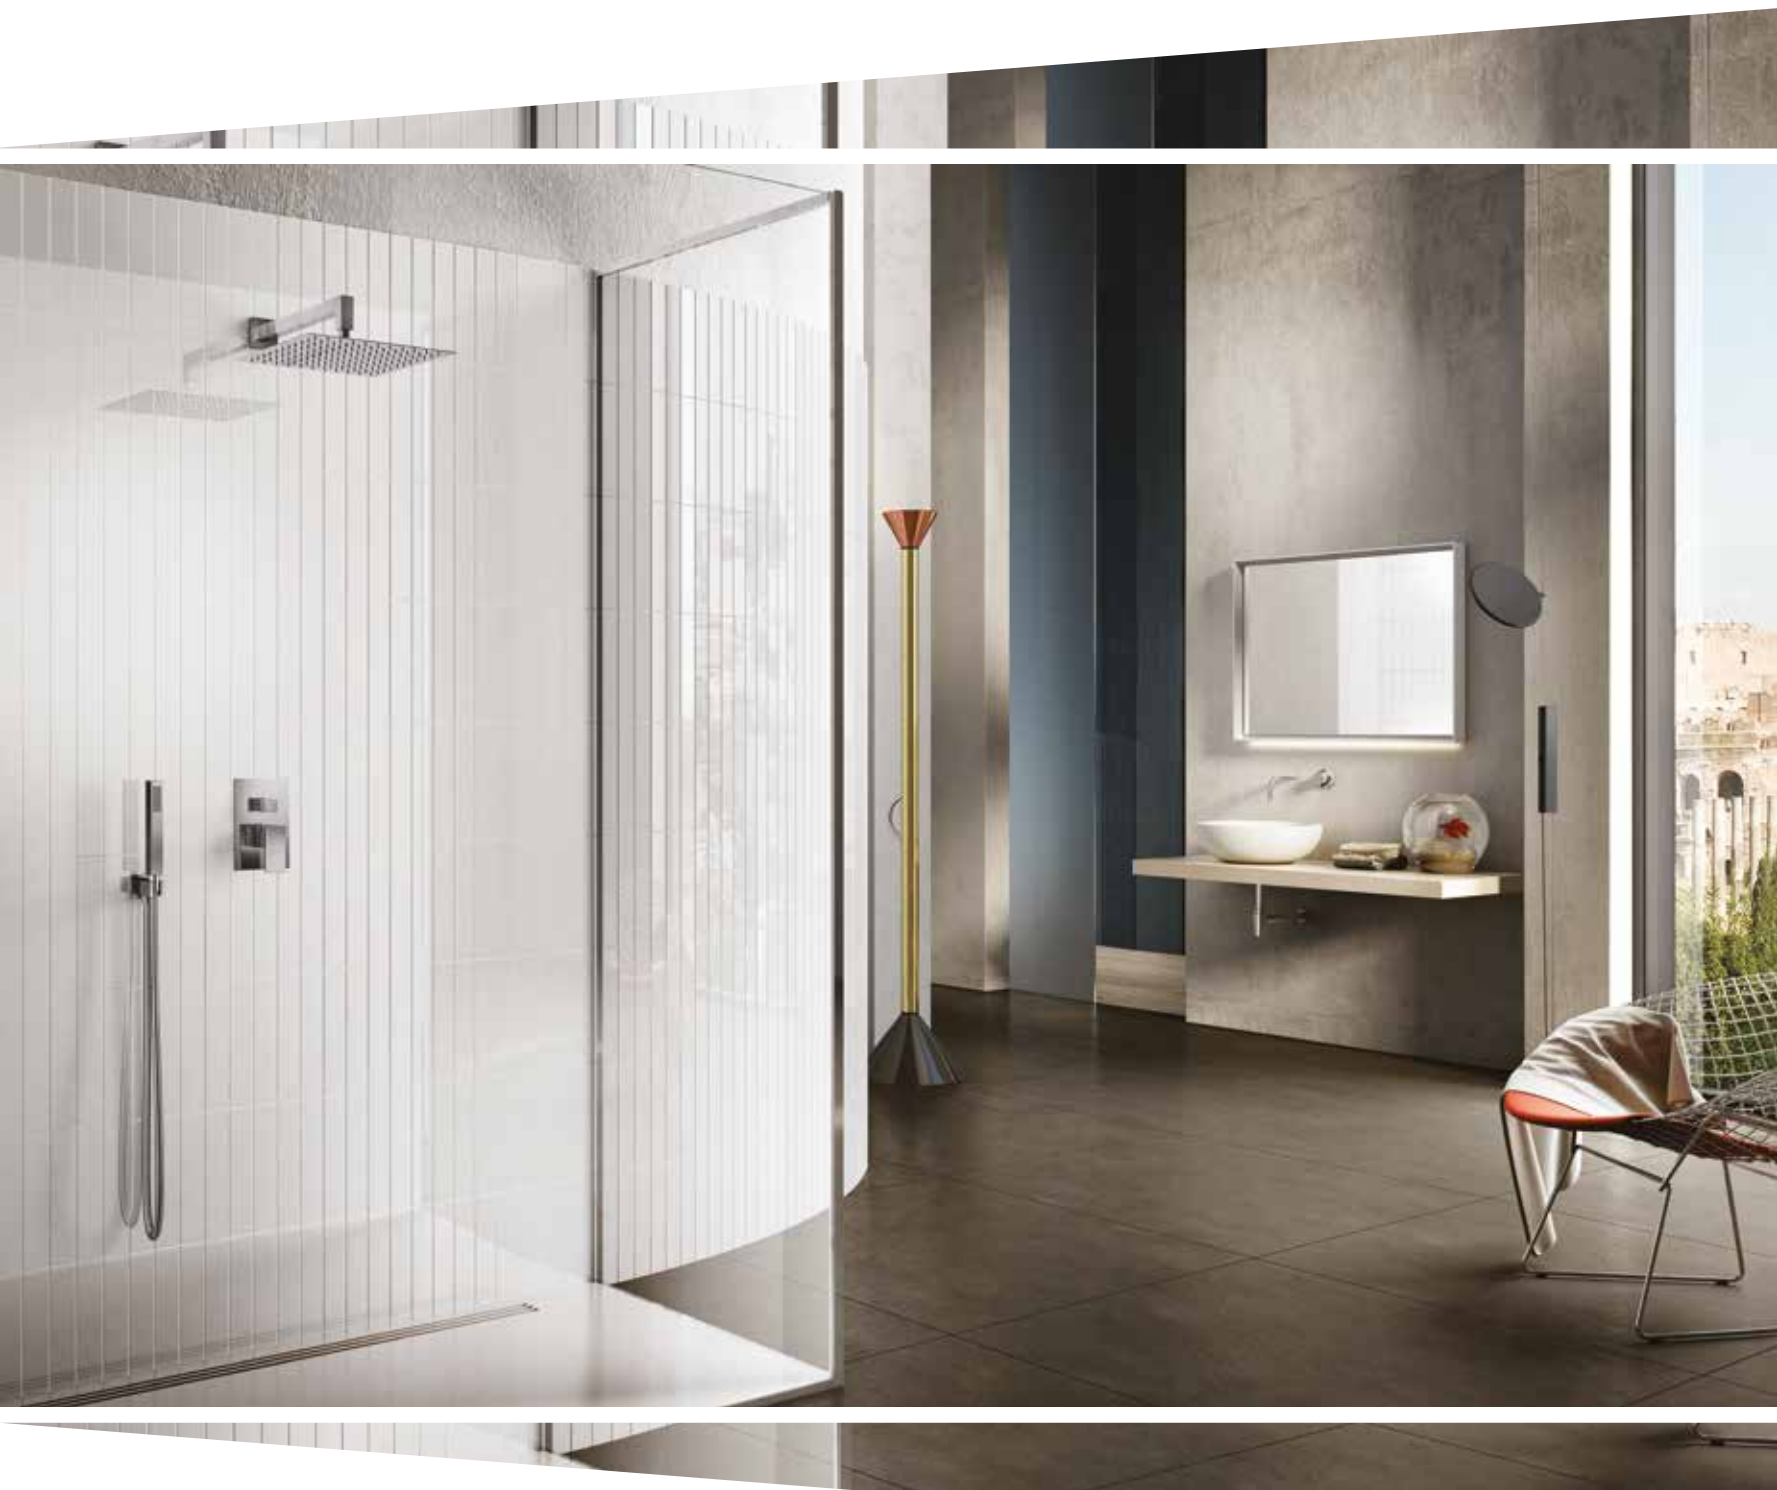

Kit doccia Steel Quadro, miscelatore incasso quadro - *Steel Quadro shower kit, concealed mixer*