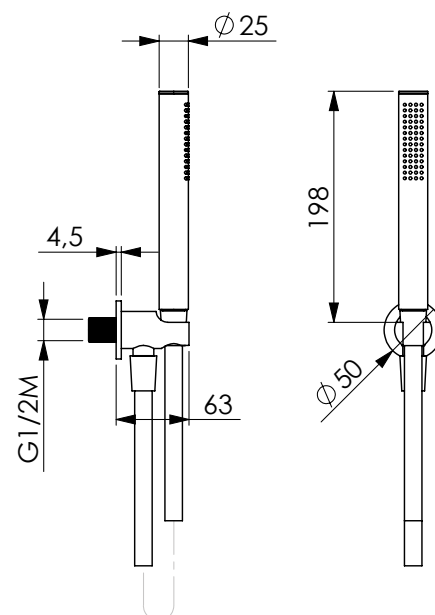

CLASS

15439 | 17289

Kit vasca in ottone con doccia Atena, presa acqua Lindos con supporto, flessibile antitorsione Satilux 150 cm

Chromed brass bathtub kit with Atena handshower, Lindos water supply with bracket and 150 cm Satilux flexible hose antitwist

طقم حوض بانيو مصنوع من النحاس الأسود المُطفا اللمعة مع دُش Atena ووصلة مياه Lindos مع حامل وخرطوم مرن مقاوم للالتواء Satilux بطول 150 سم

Набор для ванны из латуни с душевой лейкой Atena, подключение к водопроводу Lindos с опорой, нескручивающийся душевой шланг Satilux 150 см

NRO
15440 | 17400

BCO
15438 | 17401

ESTRO

15442 | 17290

Kit vasca in ottone con doccia Leo, presa acqua Simi con supporto, flessibile antitorsione Satilux 150 cm

Chromed brass bathtub kit with Leo handshower, Simi water supply with bracket and 150 cm Satilux flexible hose antitwist

طقم حوض بانيو مصنوع من النحاس مع دُش Leo ووصلة مياه Simi مع حامل وخرطوم مرن مقاوم للالتواء Satilux بطول 150 سم

Набор для ванны из латуни с душевой лейкой Leo, подключение к водопроводу Simi с опорой, нескручивающийся душевой шланг Satilux 150 см

NRO
15443 | 17398

BCO
15441 | 17399