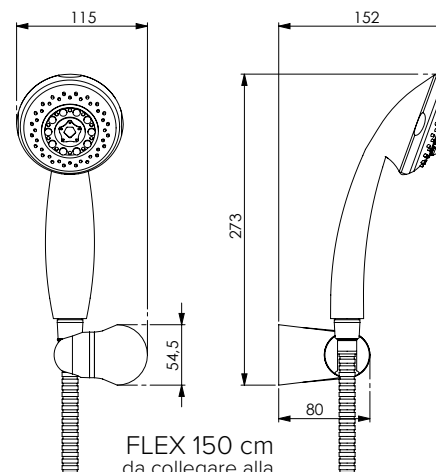

FLEX 150 cm
da collegare alla
presa acqua o al
miscelatore esterno
to connect to
the water supply