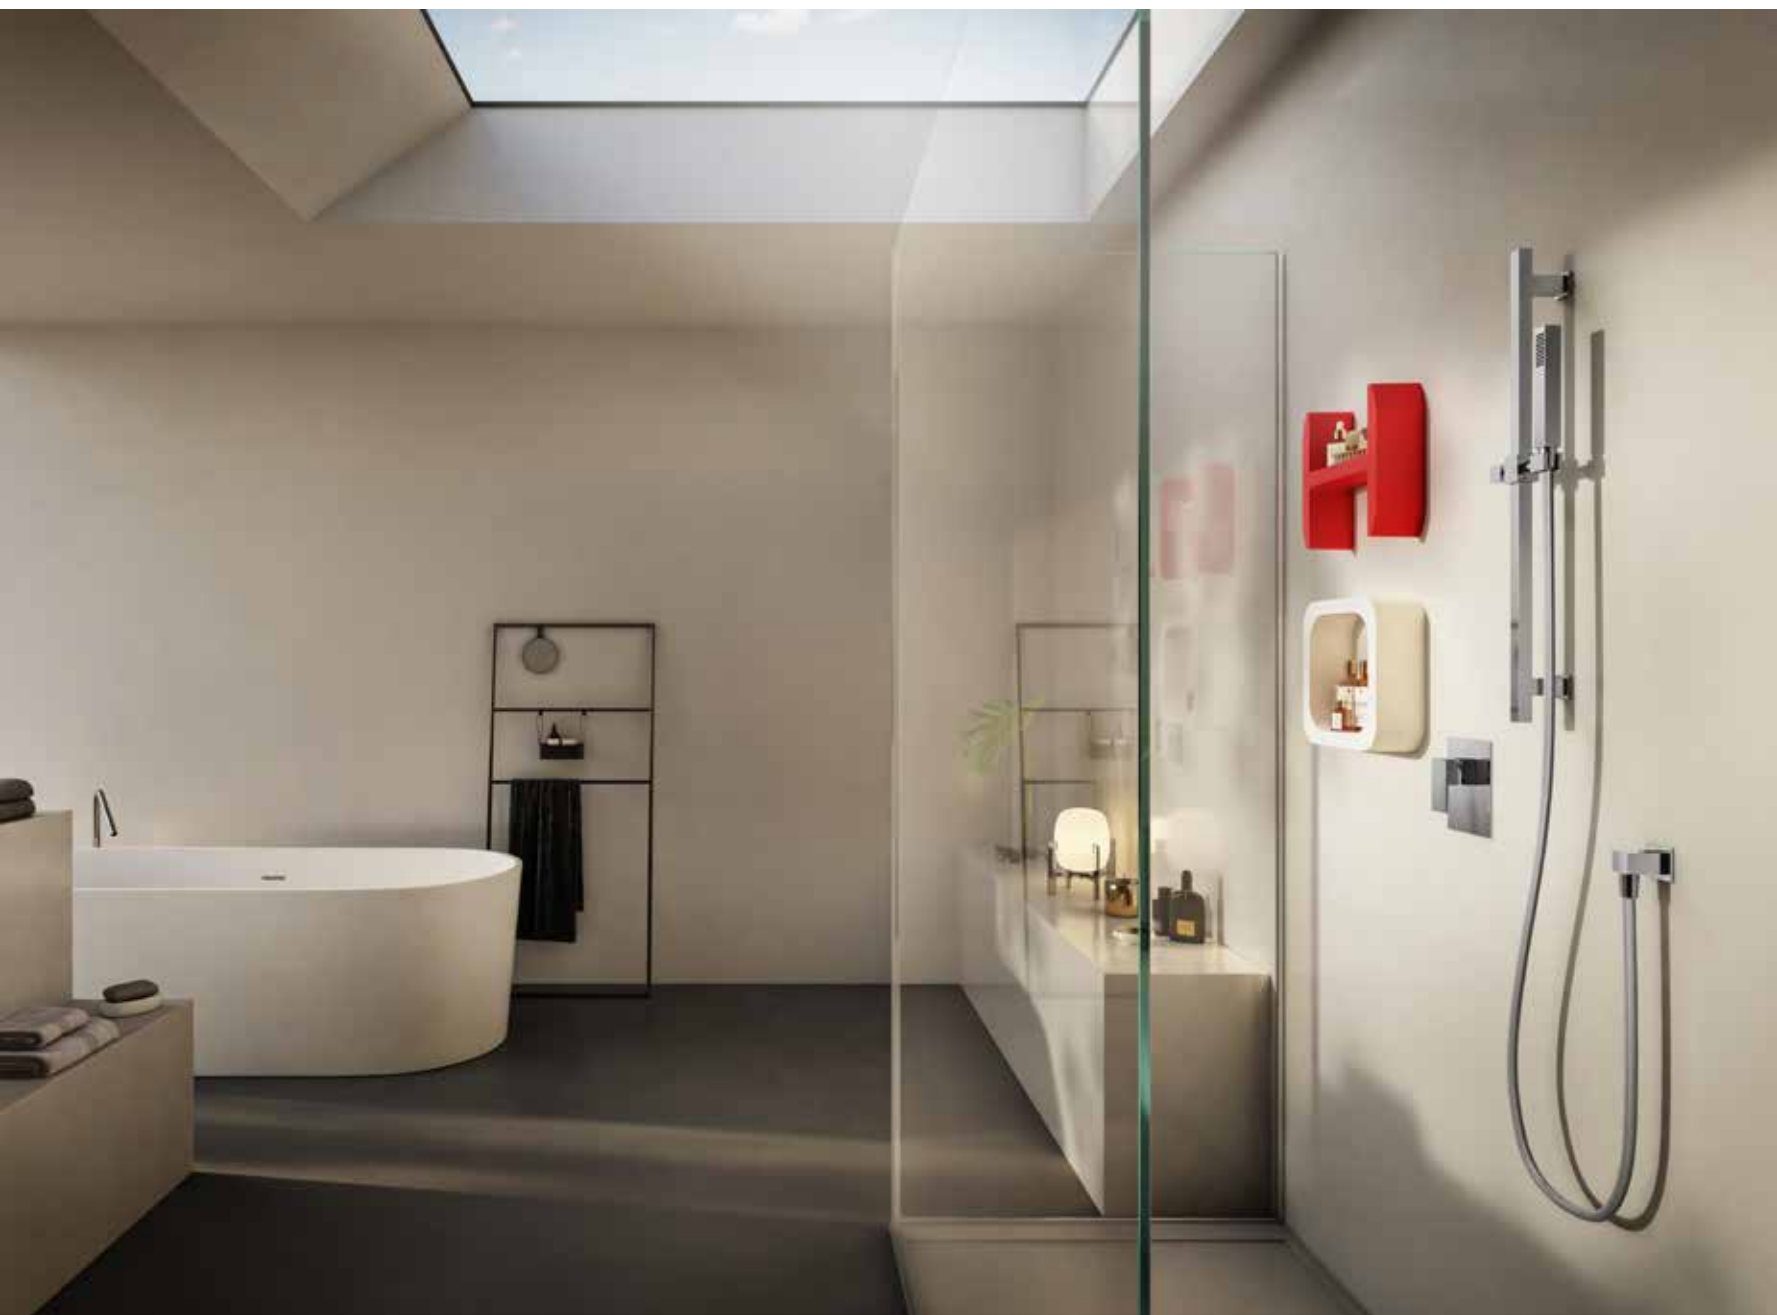

Set saliscendi Square L 2.0 miscelatore incasso quadro, mensola Lettering - *Square L 2.0 sliding rail set, concealed square mixer, Lettering organizer*