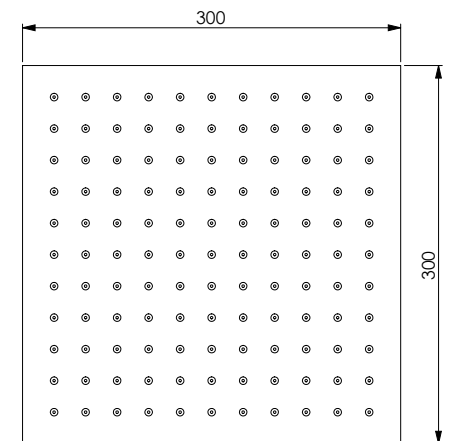

XENON 300QC

13969 | 11824

Soffione in ottone cromato quadro 300x300x8 mm, 196 fori, cromoterapia ciclico, anticalcare, ispezionabile

Square chromed brass headshower 300x300x8 mm, 196 holes, cyclic colortherapy, inspectable, with easy-clean

رأس دش من النحاس الاصفر مطلية بالكروم مربعة 300x300x8 ملم، مع منظومة علاج بالألوان دورية، مضادة للجير وقابلة للفحص

Квадратная душевая лейка из хромированной латуни 300x300x8 мм, 196 отверстий, циклическая хромотерапия, с покрытием для предотвращения отложения известкового налета, доступна для обслуживания