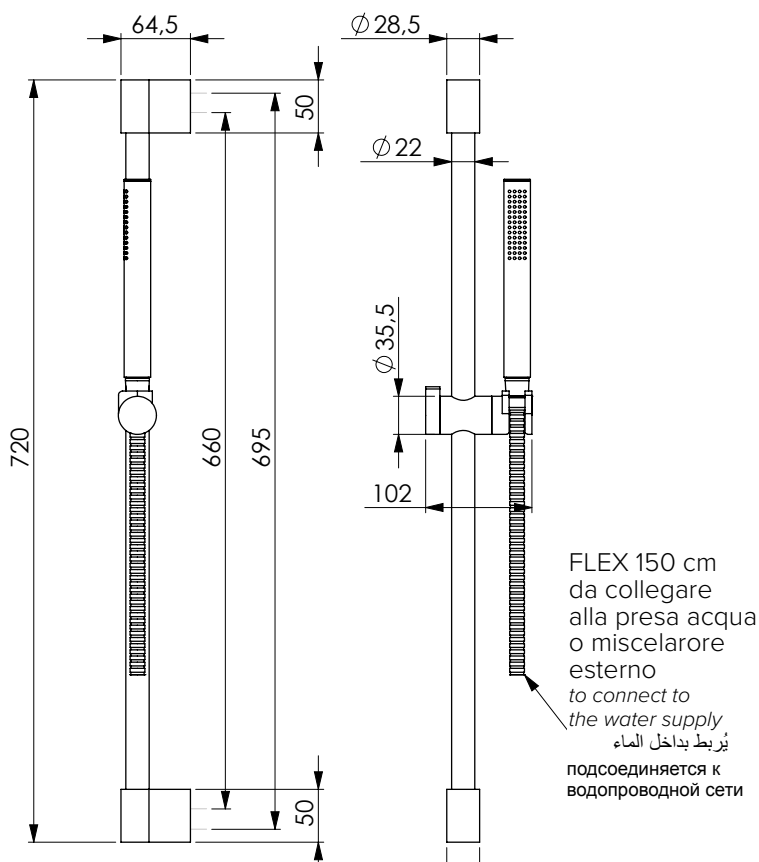

204 AT

15444 | 17009

Set saliscendi doccia composto da asta 204 inox cromata Ø 22 mm, laterali e scorrevole in ABS cromato, doccia Atena in ABS cromato con anticalcare 1 getto e flessibile 150 cm doppia aggraffatura. Fissaggio a 2 viti per ogni laterale

Shower set with sliding rail 204 chromed inox Ø 22 mm, side brackets and central slider chromed ABS, chromed ABS Atena handshower 1 jet with easy-clean, and flexible hose 150 cm double lock. 2 fixing screws for each side bracket.

طقم دش بنظام الرفع والإنزال مكوّن من قضيب 204 غير قابل للصدأ inox قطر 22 ملم مع حوامل جانبية وحلقة انزلاق لضبط الارتفاع مصنوعة من الأكريلونتريل بوتادين ستايرين "ABS" مطلية بالكروم ويد دش Atena مصنوعة من الأكريلونتريل بوتادين ستايرين "ABS" المطلي بالكروم بنظام مزيل للترسبات الجيرية مع 1 نظام رش وخرطوم مرن بنظام توصيل وبرشمة مزدوجة بطول 150 سم. نظام تثبيت بعدد 2 برغي لكل جانب

Душевая система: штанга 204 из хромированной нержавеющей стали диам. 22 мм, боковины и держатель из хромированного АБС-пластика, душевая лейка Atena из хромированного АБС-пластика с покрытием для предотвращения отложения известкового налета, 1 функция струи и двухзагибный душевой шланг 150 см. Крепление на 2 винтах для каждой боковины

NRO
15391 | 17010

BCO
15390 | 17011