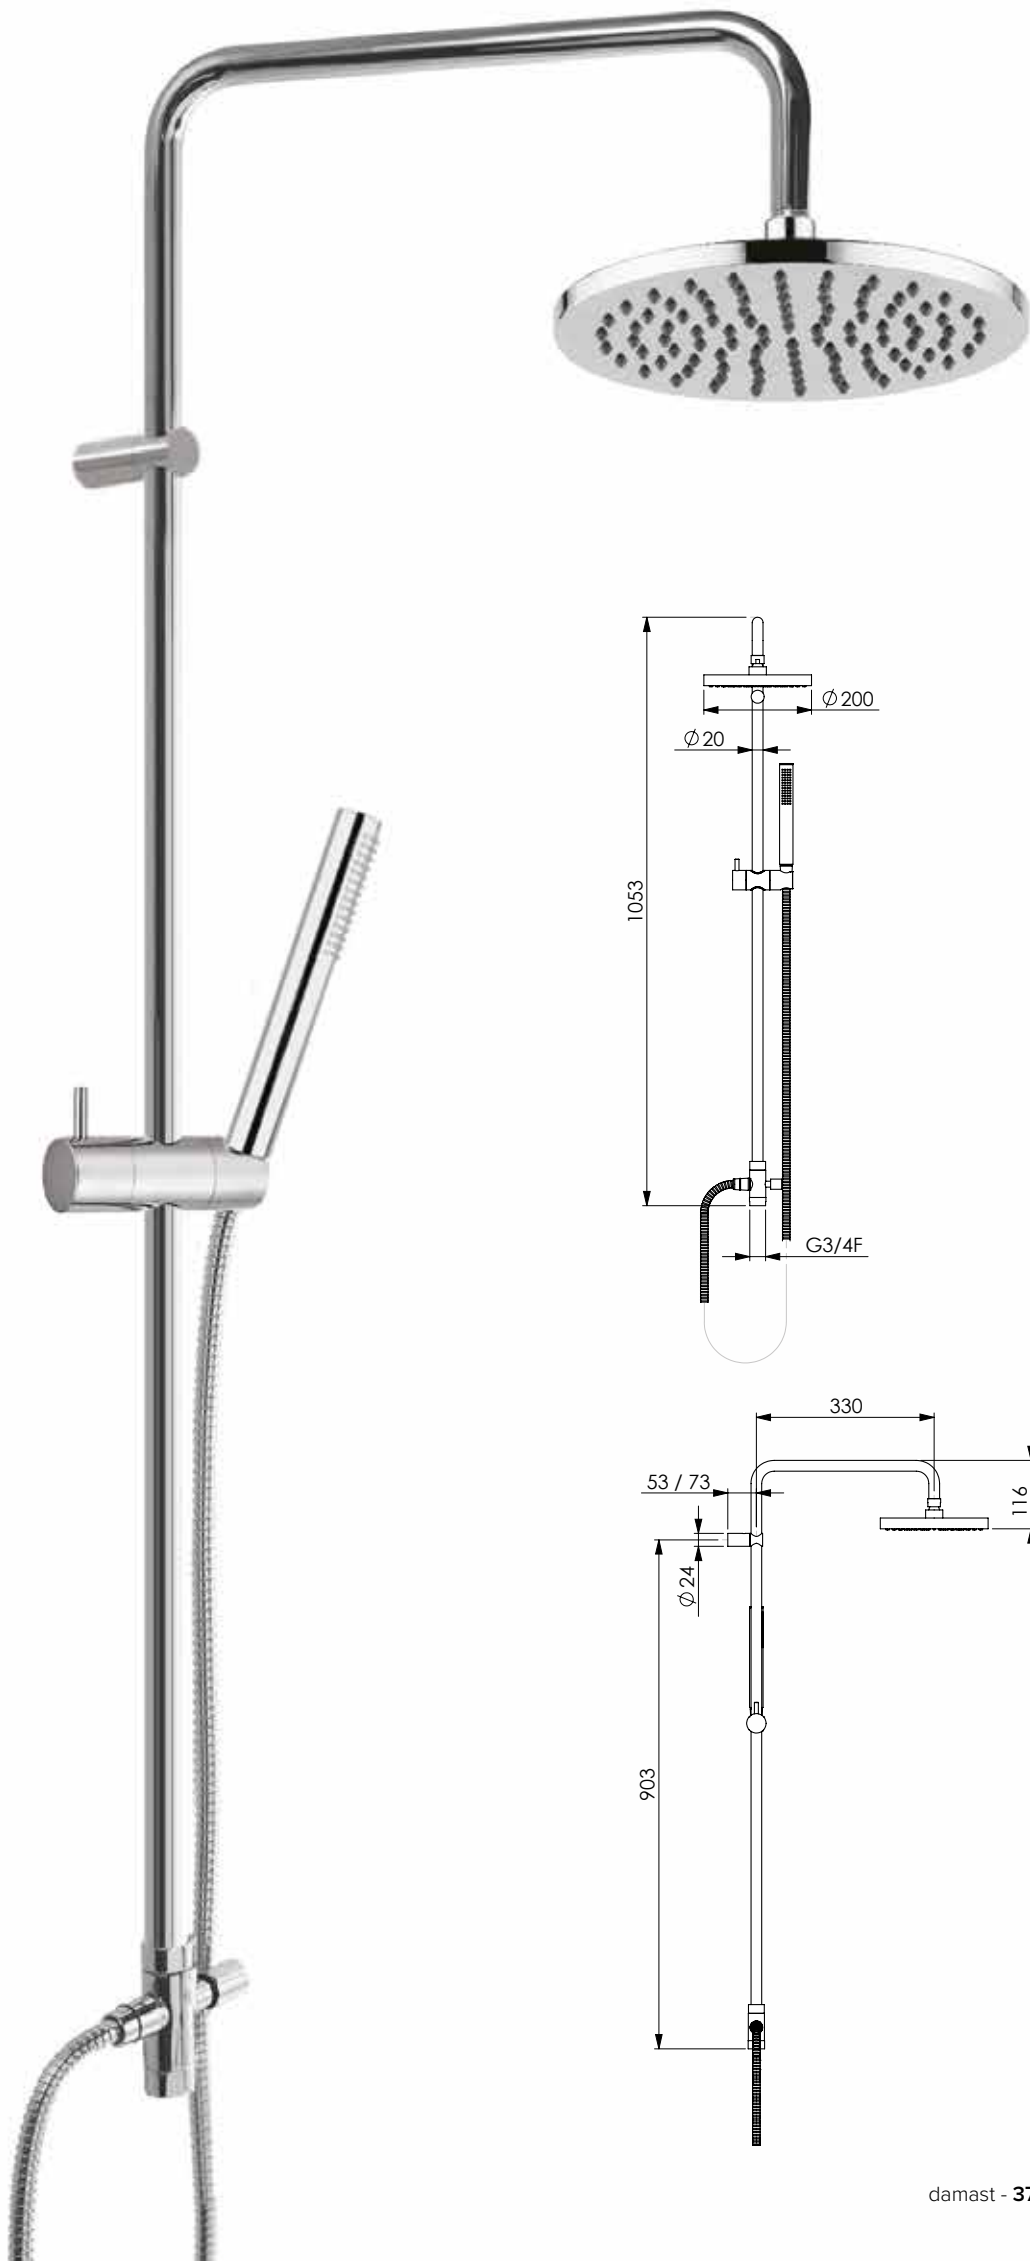

MAGIC

A 12745

Set colonna tonda composto da asta 320 fissa in ottone cromato Ø 20 mm, soffione Delfino 20T in ABS cromato Ø 200x10 mm, doccia Atena in ABS cromato anticalcare 1 getto e flessibile 150 cm doppia aggraffatura, completo di deviatore

Chromed brass column set with fixed round rail 320 Ø 20 mm, chromed ABS Delfino 20T headshower Ø 200x10 mm, chromed ABS Atena handshower 1jets with easy-clean, and flexible hose 150 cm double lock, diverter included

مجموعة دش عمود دائرية مكونة من قضيب 320 من النحاس الاصفر مطلي بالكروم قطر 20 ملليمتر، رأس الدش Delfino 20T من ABS مطلي بالكروم 200x10 ملليمتر، دش Atena من ABS مطلي بالكروم مضاد للجير، تدفق واحد وخرطوم مرن 150 سنتم، عقص مزدوج وشامل صمام تحويل

Комплект с настенным душем с круглой душевой лейкой: неподвижная штанга 320 из хромированной латуни диам. 20 мм, душевая лейка Delfino 20T из хромированного АБС-пластика диам. 200x10 мм, душ Atena из хромированного АБС-пластика с покрытием для предотвращения отложения известкового налета на 1 струю и двухзагибный душевой шланг 150 см в комплекте с дивертором