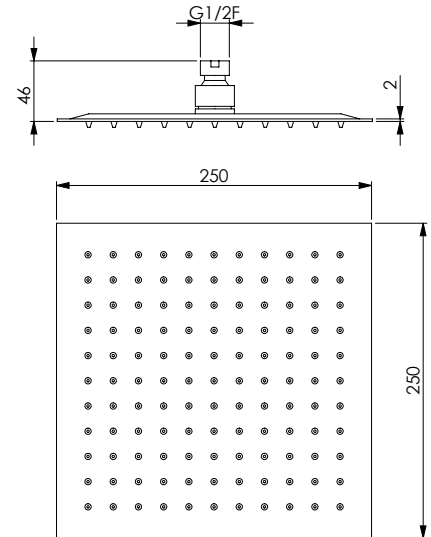

RELAX 25Q

13962 | 11732

Soffione in inox super-mirror quadro 250x250x2 mm, 121 fori, anticalcare, non ispezionabile

Square stainless steel super-mirror headshower 250x250x2 mm, 121 holes, not inspectable, with easy-clean

رأس دش من الصلب المضاد للصدأ مطلية بالكروم مربعة 250x250x2 ملليمتر، 121 خرم، مضادة للجير وغير قابلة للفحص

Квадратная душевая лейка из хромированной нержавеющей стали 250x250x2 мм, 121 отверстий, с покрытием для предотвращения отложения известкового налета, недоступна для обслуживания