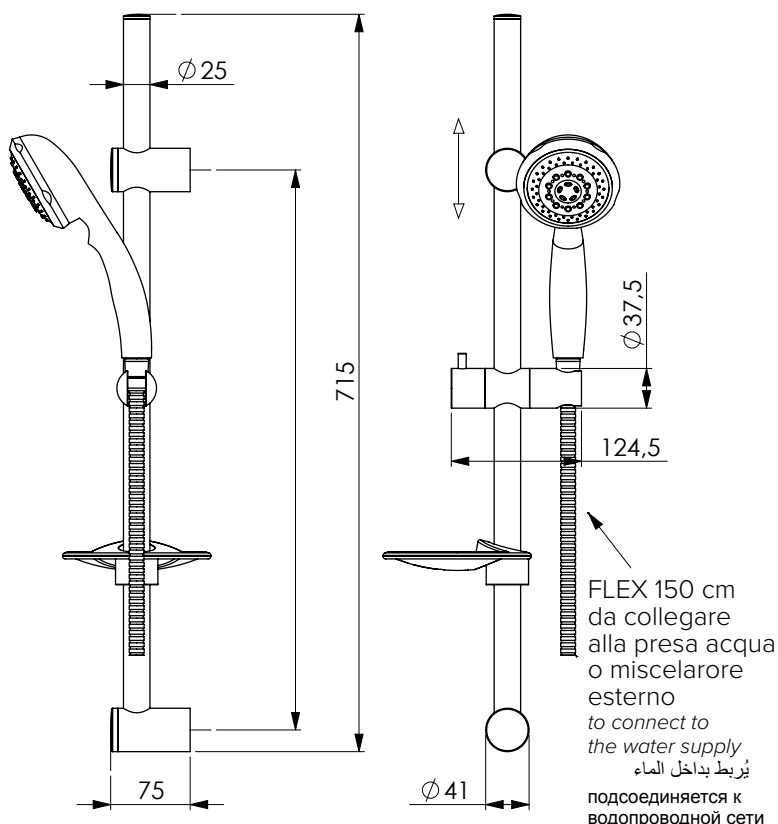

TAYLOR 2.0

14470 | 14562

Set saliscendi doccia composto da asta 106 2.0 inox cromato Ø 25 mm con supporto laterale superiore regolabile, laterali e scorrevole in ABS cromato, doccia Titty 5 in ABS cromato con anticalcare 5 getti, portasapone 107 cromato e flessibile 150 cm doppia aggiratura. Fissaggio a 1 vite per ogni laterale

Shower set with sliding rail 106 2.0 chromed inox Ø 25 mm with adjustable upper bracket, side brackets and central slider chromed ABS, chromed ABS Titty 5 handshower 5 jets with easy-clean, chromed ABS soapdish 107 and flexible hose 150 cm double lock. 1 fixing screw for each side bracket

إن مجموعة ضبط ارتفاع الدش مكونة من قضيب صلب 106 2.0 مضاد للصدأ مطلي بالكروم قطره 25 ملليمتر والدعامة الجانبية العليا يمكن ضبطها لون كروم والمنزلة من ABS مطلي بالكروم ودش Titty 5 من ABS مطلي بالكروم ومضاد للجير، بالإضافة إلى 5 تدفقات وحامل الصابون موديل 107 لون كروم وخرطوم مرن 150 سنتمتر مع عقص مزدوج. التثبيت من خلال مسامير لكل جنب.

Душевая система: штанга 106 2.0 из хромированной стали диам. 25 мм с верхней регулируемой боковой опорой, боковины и держатель из хромированного АБС-пластика, душ Titty 5 из хромированного АБС-пластика с покрытием для предотвращения отложения известкового налета на 5 струй, хромированная мыльница 107 и двухзагибный душевой шланг 150 см. Крепление с 1 винтом для каждой боковины