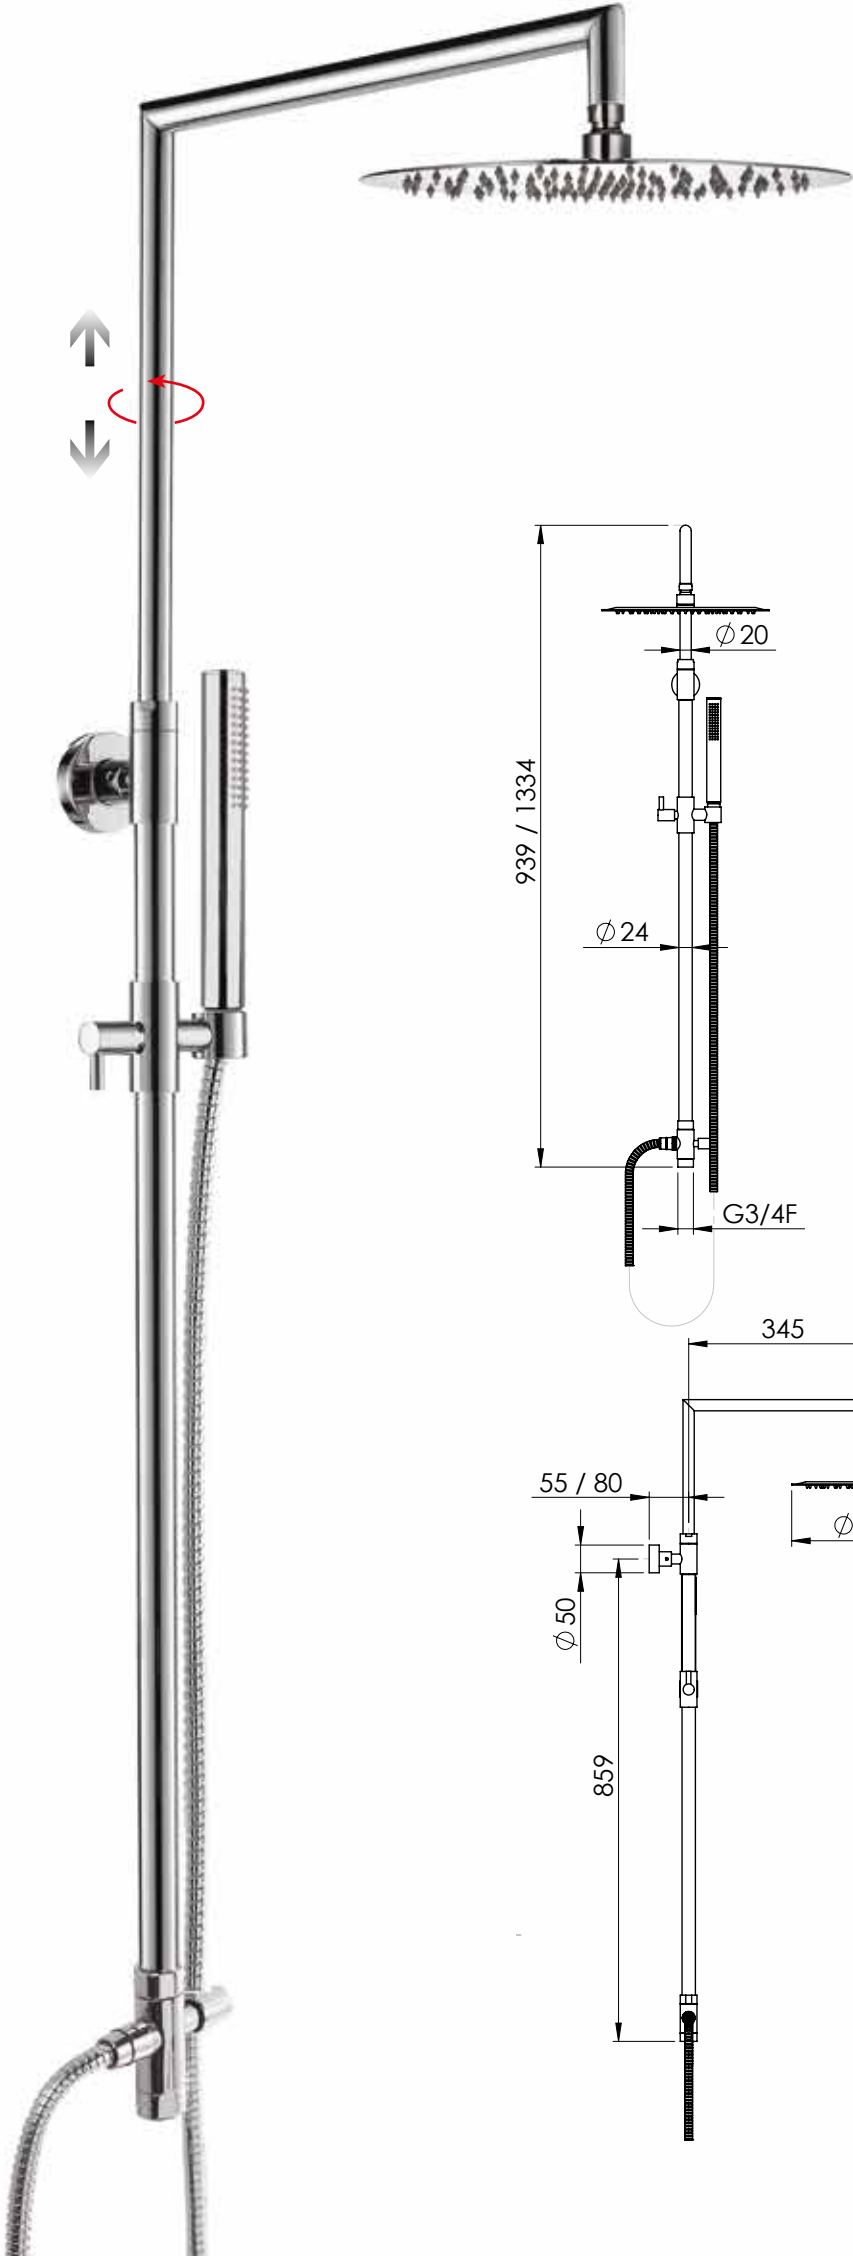

LAGOM T

A 12910

Set colonna tonda composto da asta 342 telescopica e girevole in ottone cromato $\varnothing$ 24 mm, soffione Relax in acciaio inox cromato $\varnothing$ 300x2 mm, doccia Atena in ABS cromato anticalcare 1 getto con easy clean, flessibile 150 cm doppia aggraffatura, completo di deviatore

Chromed brass column set with telescopic and rotating round rail 342 $\varnothing$ 24 mm, steel chromed Relax headshower $\varnothing$ 300x2 mm, chromed ABS Atena 1 handshower 1 jet with easy-clean and flexible hose 150 cm double lock, diverter included

مجموعة دش عمود مستدير مكونة من قضيب 342 تلسكوبي قابل للدوران من النحاس الأصفر مطلي بالكروم قطر 24 ملم، رأس الدش Relax من الصلب المضاد للصدأ مطلي بالكروم قطر 300x2 ملم، دش Atena من ABS مطلي بالكروم مضاد للجير، تدفق واحد وسهل التنظيف وخرطوم مرن 150 سنتم، عقص مزدوج وشامل صمام التحويل.

Комплект душевой колонны с круглой душевой лейкой: телескопическая поворотная штанга 342 из хромированной латуни диам. 24 мм, душевая лейка Relax из хромированной стали диам. 300x2 мм, душ Atena из хромированного АБС-пластика с покрытием для предотвращения отложения известкового налета на 1 струю с функцией быстрой очистки, двухзагибный душевой шланг 150 см в комплекте с дивертором.