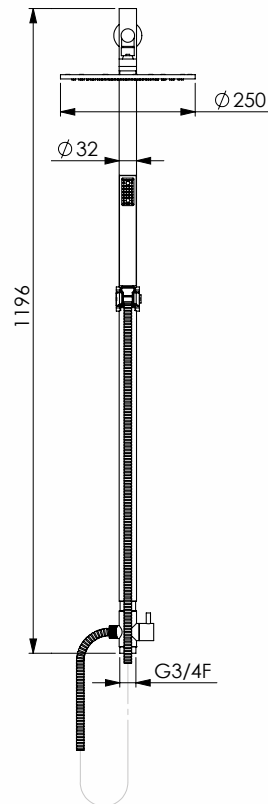

TRENTA CARATI TONDA

A 13041

Set colonna Trenta Carati Tonda in ottone cromato Ø 32 mm, soffione Venere 25T in ottone cromato Ø 250x8 mm, doccia Link in ABS cromato anticalcare 1 getto, e flessibile antitorzione 150 cm monofilo, completo di deviatore

Chromed brass Trenta carati Round column set round Ø 32 mm, chromed brass Venere 25T headshower Ø 250x8 mm, chromed ABS Link handshower 1 jet with easy-clean and 150 cm monofilo flexible hose antitwist, with diverter

مجموعة دش عمود Trenta Carati Tonda من النحاس الأصفر مطلي بالكروم قطر 32 ملليمتر، رأس الدش Venere 25T من النحاس الأصفر مطلي بالكروم قطر 250x8 ملليمتر، دش Link من ABS مطلي بالكروم مضاد للجير، حامل، تدفق واحد وخرطوم مرن مضاد لالتفاف Satilux طوله 150 سنتم وشامل صمام تحويل

Комплект с настенным душем Trenta Carati Tonda из хромированной латуни диам. 32 мм, душевая лейка Venere 25T из хромированной латуни диам. 250x8 мм, душ Link из хромированного АБС-пластика с покрытием для предотвращения отложения известкового налета на 1 струю, опора и нескручивающийся душевой шланг 150 см одинарный, в комплекте с дивертором