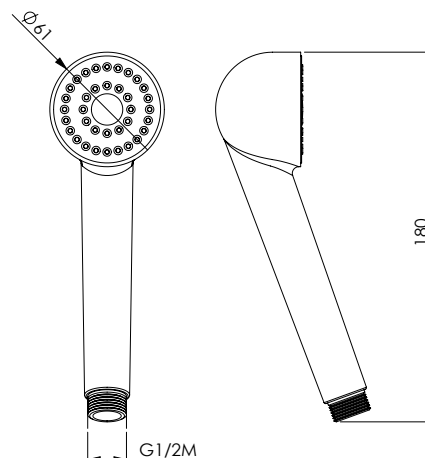

MAFALDA

Doccetta design anticalcare in ABS cromata 1 getto con spazzola estraibile, lima, impugnatura antiscivolo e attacco universale, in packaging dedicato

Chromed ABS easyclean hand shower 1 jet with removable brush, file, non-slip handle and universal fitting, in customized packaging