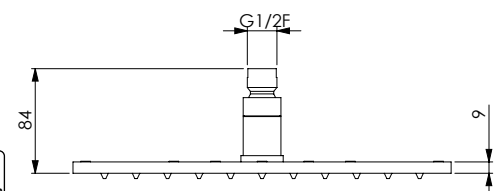

XENON 300QC

13969 | 11824

Soffione in ottone cromato quadro 300x300x8 mm, 196 fori, cromoterapia ciclico, anticalcare, ispezionabile

Square chromed brass headshower 300x300x8 mm, 196 holes, cyclic colortherapy, inspectable, with easy-clean

رأس دش من النحاس الاصفر مطلية بالكروم مربعة 300x300x8 ملم، مع منظومة علاج بالألوان دورية، مضادة للجير وقابلة للفحص

Квадратная душевая лейка из хромированной латуни 300x300x8 мм, 196 отверстий, циклическая хромотерапия, с покрытием для предотвращения отложения известкового налета, доступна для обслуживания