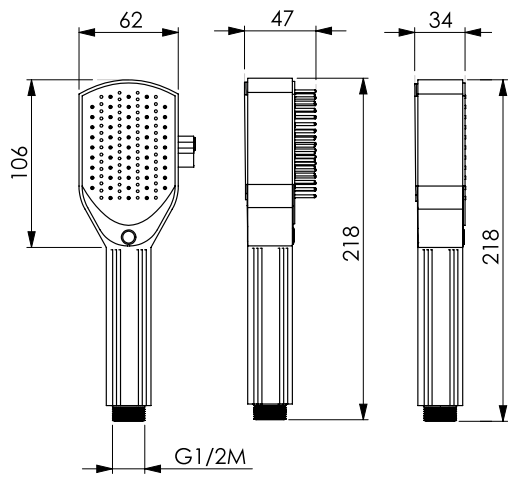

MAFALDA

Doccetta design anticalcare in ABS cromata 1 getto con spazzola estraibile, lima, impugnatura antiscivolo e attacco universale, in packaging dedicato

Chromed ABS easyclean hand shower 1 jet with removable brush, file, non-slip handle and universal fitting, in customized packaging