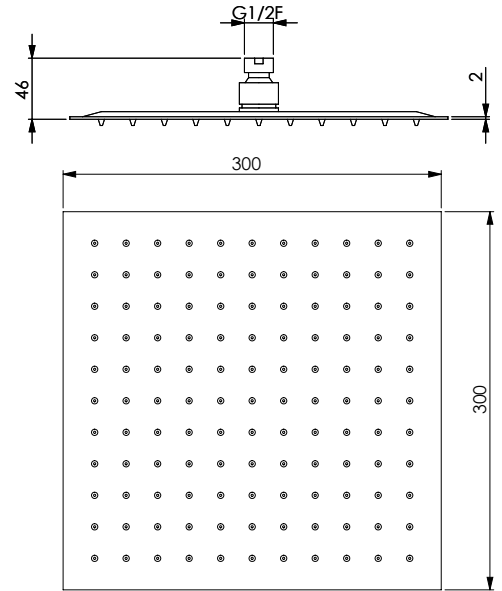

RELAX 30Q

13975 | 11737

Soffione in inox super-mirror quadro 300x300x2 mm, 121 fori, anticalcare, non ispezionabile

Square stainless steel super-mirror headshower 300x300x2 mm, 121 holes, not inspectable, with easy-clean

رأس دش من الصلب المضاد للصدأ مطلية بالكروم مربعة 300x300x2 ملليمتر، 121 خرم، مضادة للجير وغير قابلة للفحص

Квадратная душевая лейка из хромированной нержавеющей стали 300x300x2 мм, 121 отверстий, с покрытием для предотвращения отложения известкового налета, недоступна для обслуживания